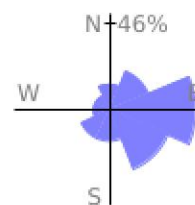

Measured Profile

range 489' to 1280' gain 791' loss 3' exaggeration 3.6x

Slope Angle (top), Land Cover (middle), Tree Cover (bottom)

Elevation

Min 491'
Avg 864'
Max 1282'
Delta 791'

Slope

Min 3°
Avg 23°
Max 41°

Aspect

Tree Cover

Land Cover

Forest 97%
Developed 3%