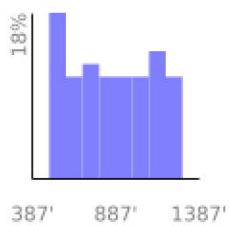

Measured Profile

range 489' to 1280' gain 791' loss 3' exaggeration 3.6x

Slope Angle (top), Land Cover (middle), Tree Cover (bottom)

Elevation

Min 491'
Avg 864'
Max 1282'
Delta 791'

Slope

Min 3°
Avg 23°
Max 41°

Aspect

Tree Cover

Land Cover

Forest 97%
Developed 3%