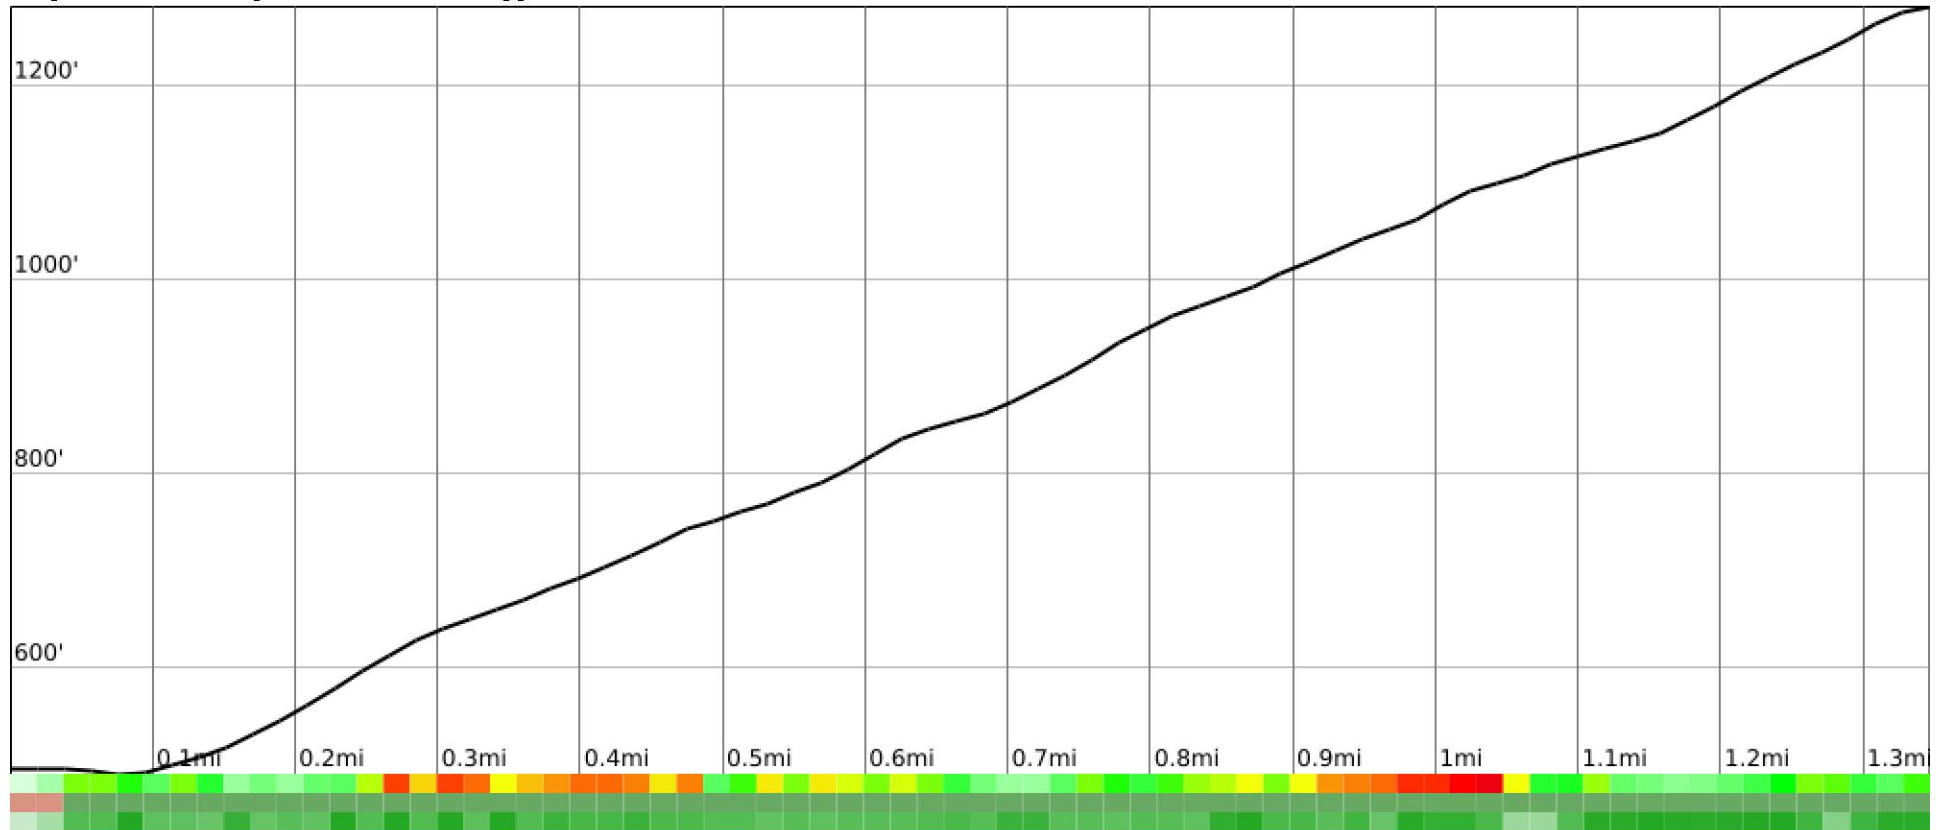

Measured Profile

range 489' to 1280' gain 791' loss 3' exaggeration 3.6x

Slope Angle (top), Land Cover (middle), Tree Cover (bottom)

Elevation

Min 491'
Avg 864'
Max 1282'
Delta 791'

Slope

Min 3°
Avg 23°
Max 41°

Aspect

Tree Cover

Land Cover

Forest 97%
Developed 3%