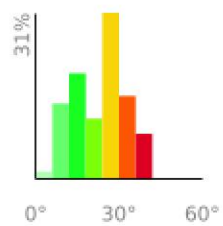

Measured Profile

range 489' to 1280' gain 791' loss 3' exaggeration 3.6x

Slope Angle (top), Land Cover (middle), Tree Cover (bottom)

Elevation

Min 491'
Avg 864'
Max 1282'
Delta 791'

Slope

Min 3°
Avg 23°
Max 41°

Aspect

Tree Cover

Land Cover

Forest 97%
Developed 3%