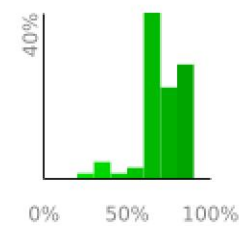

Measured Profile

range 489' to 1280' gain 791' loss 3' exaggeration 3.6x

Slope Angle (top), Land Cover (middle), Tree Cover (bottom)

Elevation

Min 491'
Avg 864'
Max 1282'
Delta 791'

Slope

Min 3°
Avg 23°
Max 41°

Aspect

Tree Cover

Land Cover

Forest 97%
Developed 3%