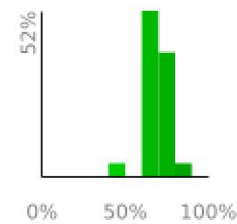

Measured Profile

range 167' to 184' gain 13' loss 16' exaggeration 56.5x

Slope Angle (top), Land Cover (middle), Tree Cover (bottom)

Elevation

Min 169'
Avg 178'
Max 184'
Delta 15'

Slope

Min 0°
Avg 4°
Max 15°

Aspect

Tree Cover

Land Cover

Forest 96%
Wetland 4%