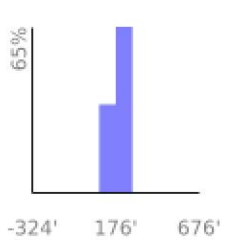

Measured Profile

range 167' to 184' gain 13' loss 16' exaggeration 56.5x

Slope Angle (top), Land Cover (middle), Tree Cover (bottom)

Elevation

Min 169'
Avg 178'
Max 184'
Delta 15'

Slope

Min 0°
Avg 4°
Max 15°

Aspect

Tree Cover

Land Cover

Forest 96%
Wetland 4%