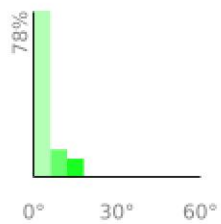

Measured Profile

range 167' to 184' gain 13' loss 16' exaggeration 56.5x

Slope Angle (top), Land Cover (middle), Tree Cover (bottom)

Elevation

Min 169'
Avg 178'
Max 184'
Delta 15'

Slope

Min 0°
Avg 4°
Max 15°

Aspect

Tree Cover

Land Cover

Forest 96%
Wetland 4%