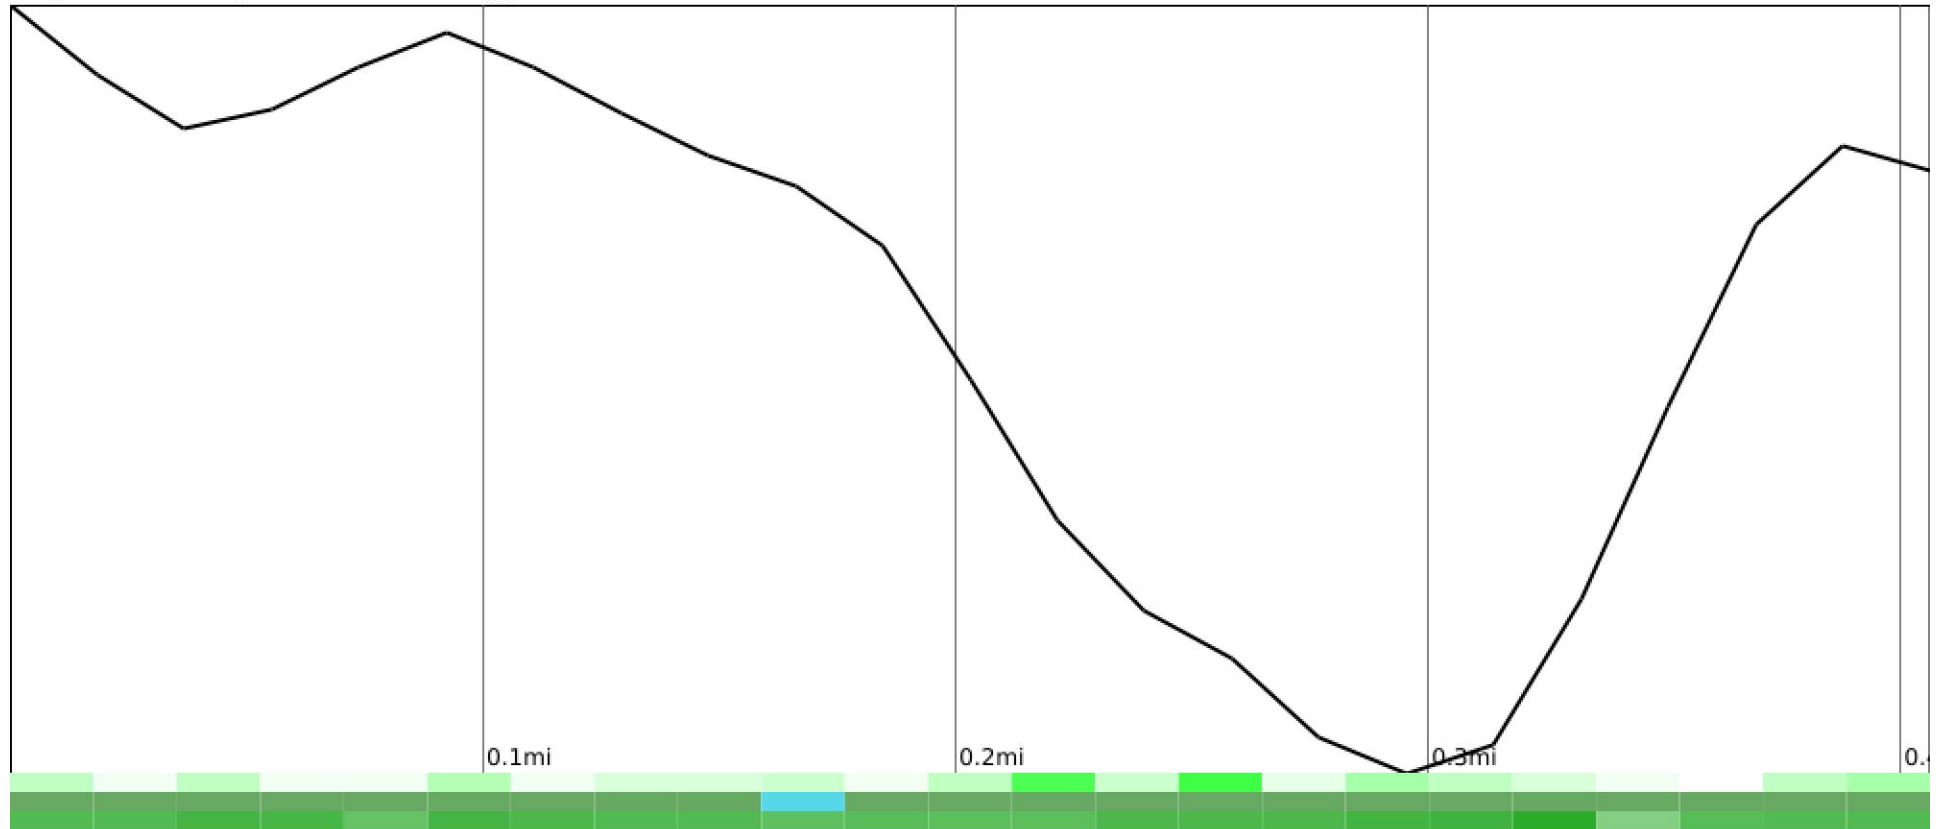

Measured Profile

range 167' to 184' gain 13' loss 16' exaggeration 56.5x

Slope Angle (top), Land Cover (middle), Tree Cover (bottom)

Elevation

Min 169'
Avg 178'
Max 184'
Delta 15'

Slope

Min 0°
Avg 4°
Max 15°

Aspect

Tree Cover

Land Cover

Forest 96%
Wetland 4%