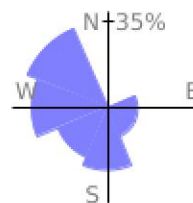

Measured Profile

range 167' to 184' gain 13' loss 16' exaggeration 56.5x

Slope Angle (top), Land Cover (middle), Tree Cover (bottom)

Elevation

Min 169'
Avg 178'
Max 184'
Delta 15'

Slope

Min 0°
Avg 4°
Max 15°

Aspect

Tree Cover

Land Cover

Forest 96%
Wetland 4%